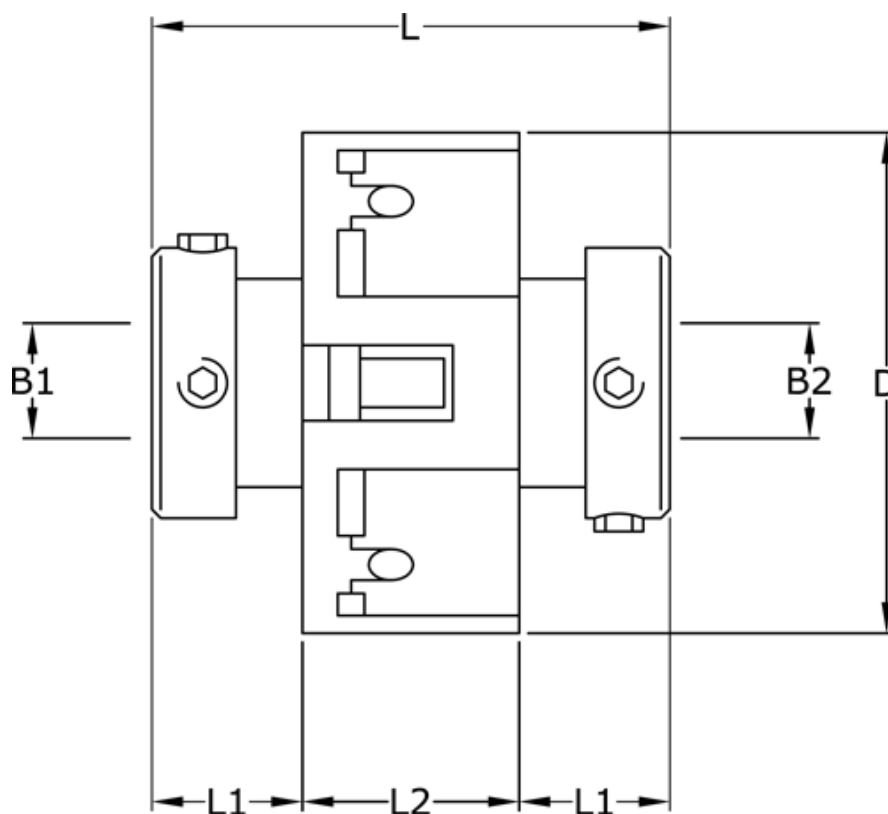

Article number: 3322203703546

Description: Uni-Lat Coupling size 203.70.35.46
set screw hub, bore 12/19 mm

Measures

B1	= 12
B2	= 19
D	= 70
L	= 74.0
L1	= 28.5
L2	= 17.0
Screw	= M6